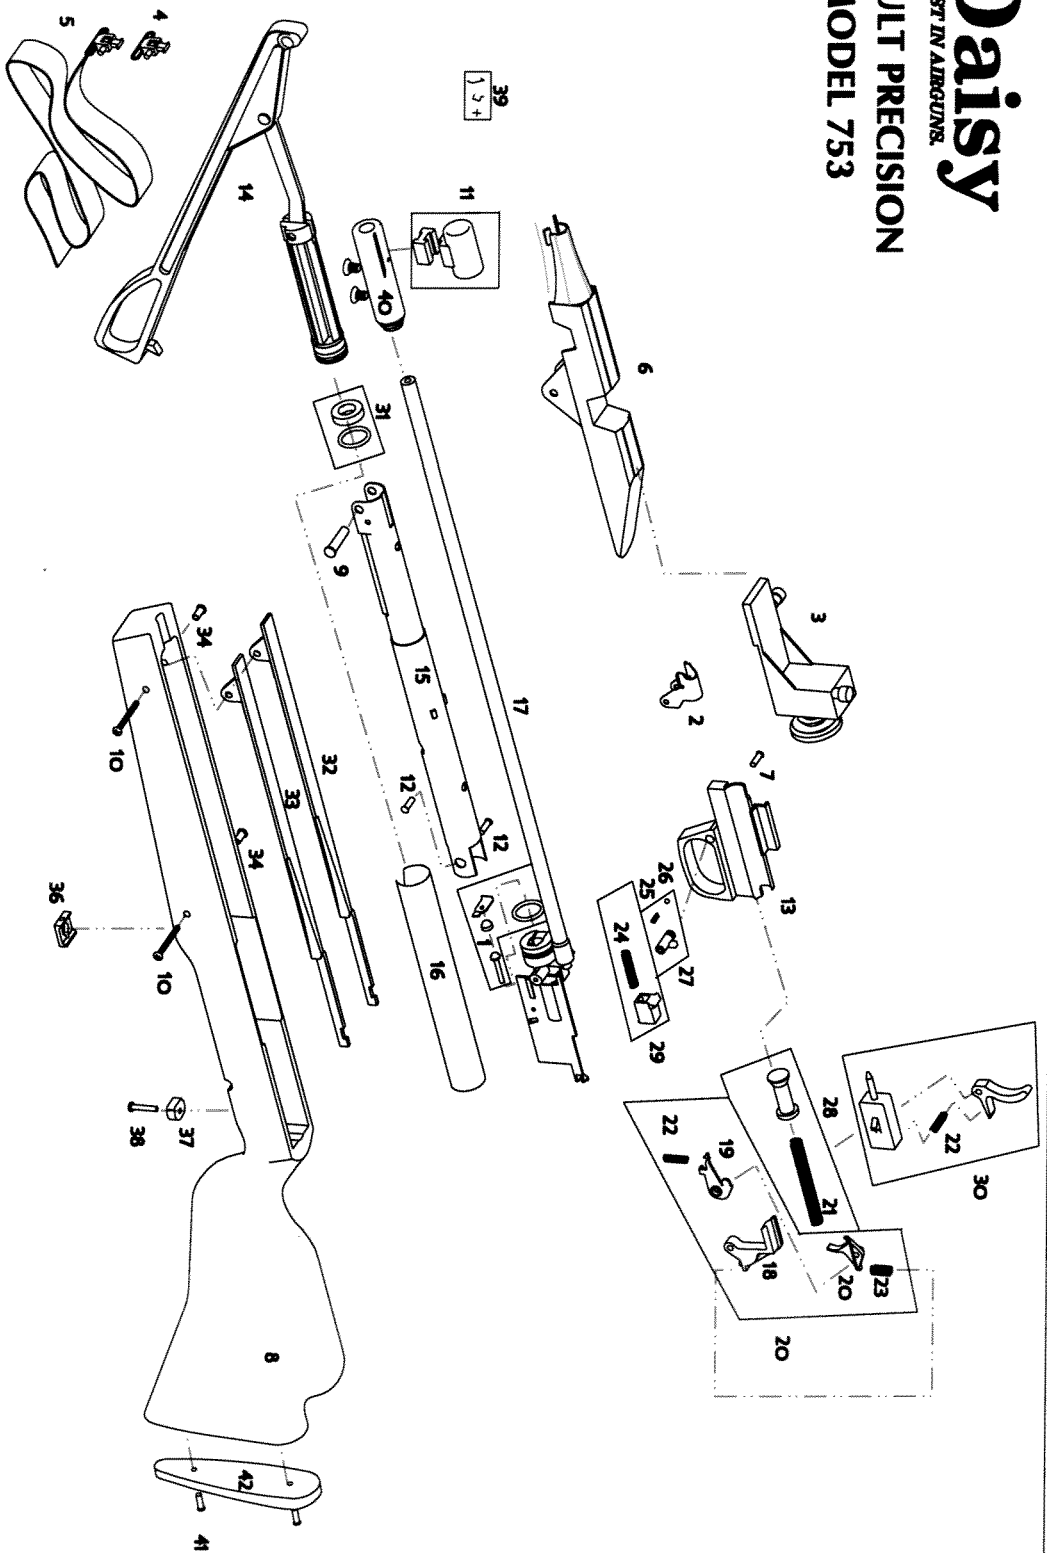

Daisy

FIRST IN AIRGUNS.
ADULT PRECISION
MODEL 753

Order Form

Updated 20-May-13

ADULT PRECISION MODEL 753

How to Order: Parts should be identified by part numbers listed on this sheet. There is a minimum order of \$2.00. Please enclose remittance by check or money order. Sorry, but no C.O.D. orders on repair parts. Prices are subject to change without notice.